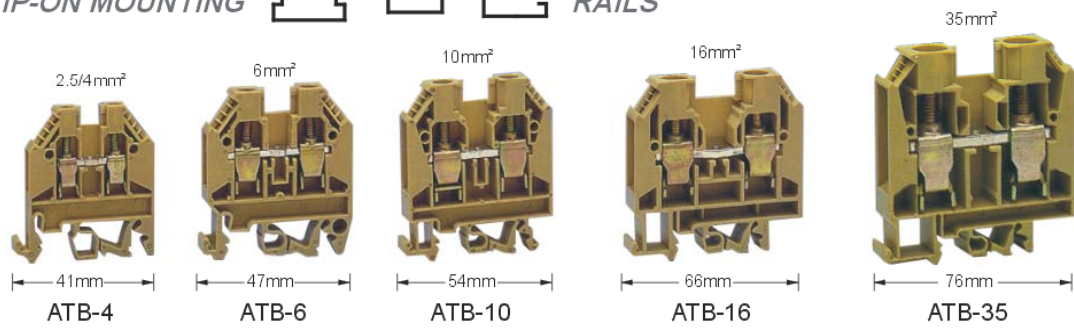

SCREW CLAMP TERMINAL BLOCKS 歐式接線端子盤

CLIP-ON MOUNTING RAILS

END COVER

ATB-4	ATB-6	ATB-10	ATB-16	ATB-35
6mm pitch	8mm pitch	10mm pitch	12mm pitch	16mm pitch
750V~900V 4mm ² 34Amp	750V~900V 6mm ² 44Amp	750V~900V 10mm ² 61Amp	750V~900V 16mm ² 82Amp	750V~900V 35mm ² 135Amp
AWG No. 22 To 10 40A	AWG No. 22 To 8 55A	AWG No. 18 To 6 600V,75A	AWG No. 16 To 6 600V,100A	AWG No. 2 600V,140A