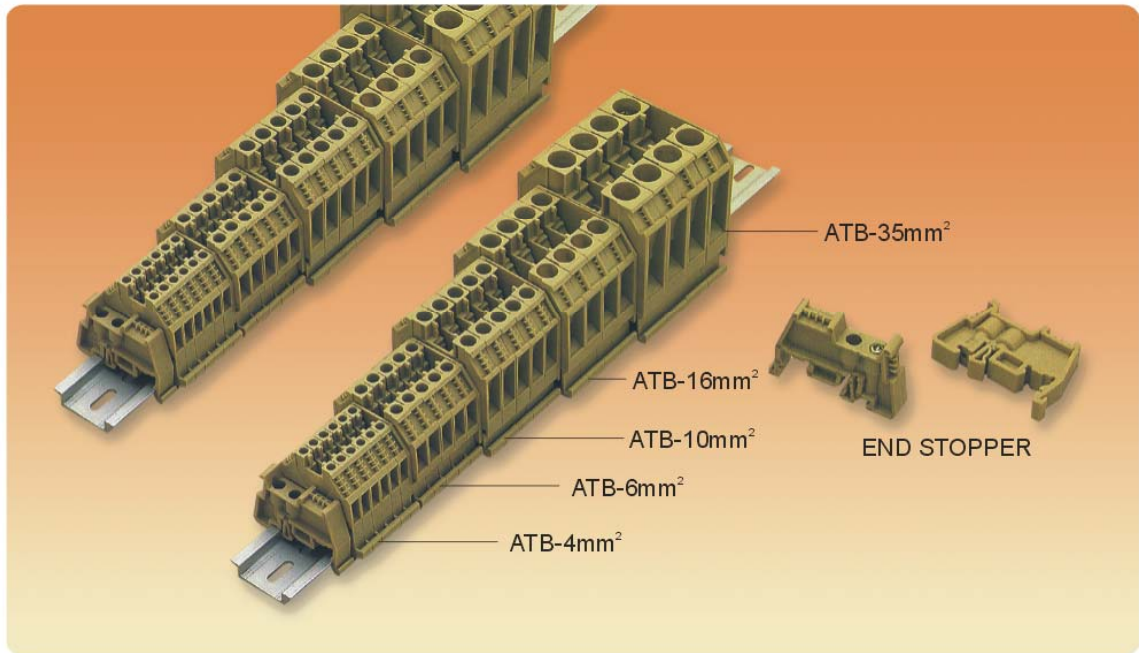

SCREW CLAMP TERMINAL BLOCKS 歐式接線端子盤

CLIP-ON MOUNTING RAILS

END COVER

ATB-4	ATB-6	ATB-10	ATB-16	ATB-35
6mm pitch	8mm pitch	10mm pitch	12mm pitch	16mm pitch
750V~900V 4mm ² 34Amp	750V~900V 6mm ² 44Amp	750V~900V 10mm ² 61Amp	750V~900V 16mm ² 82Amp	750V~900V 35mm ² 135Amp
AWG No. 22 To 10 40A	AWG No. 22 To 8 55A	AWG No. 18 To 6 600V,75A	AWG No. 16 To 6 600V,100A	AWG No. 2 600V,140A