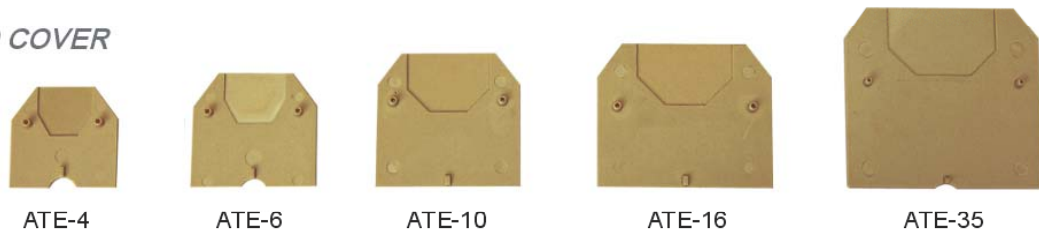

SCREW CLAMP TERMINAL BLOCKS 歐式接線端子盤

CLIP-ON MOUNTING RAILS

END COVER

ATB-4	ATB-6	ATB-10	ATB-16	ATB-35
6mm pitch	8mm pitch	10mm pitch	12mm pitch	16mm pitch
750V~900V 4mm ² 34Amp	750V~900V 6mm ² 44Amp	750V~900V 10mm ² 61Amp	750V~900V 16mm ² 82Amp	750V~900V 35mm ² 135Amp
AWG No. 22 To 10 40A	AWG No. 22 To 8 55A	AWG No. 18 To 6 600V,75A	AWG No. 16 To 6 600V,100A	AWG No. 2 600V,140A