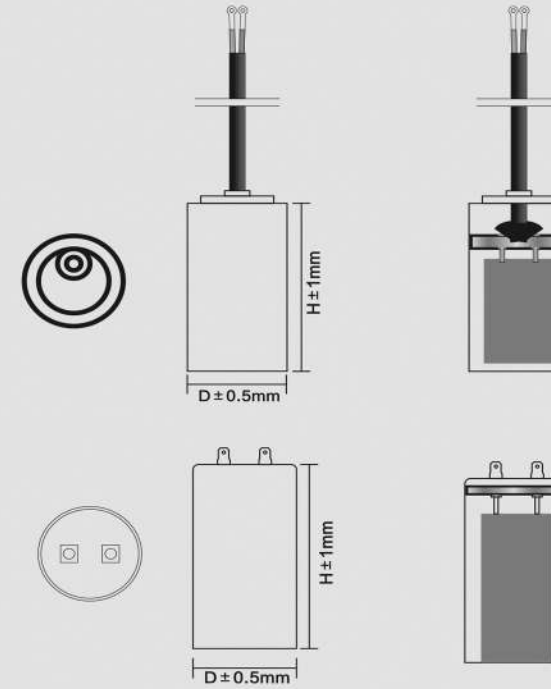

Features:

- Tow 25°, 6.35mm. Quick connect terminals
- Round moisture and oil resistant plastic case
- Quick disconnect terminals
- Recessed terminals
- Long life and high reliability

Main Technical Parameter

Faraton

CD 60

Product Anatomy

CD60 Motor start capacitor bakelite can Dimensions:

| MFD | Rated voltage 110v.165v | Rated voltage 220v.250v | Rated voltage 300v.330v |
|---------|----------------------------|----------------------------|----------------------------|
| 53-64 | 36 × 70 | 36 × 70 | 35 × 85 |
| 64-77 | 36 × 70 | 36 × 70 | 35 × 85 |
| 72-86 | 36 × 70 | 36 × 70 | 35 × 85 |
| 88-108 | 36 × 70 | 36 × 85 | 46 × 85 |
| 108-130 | 36 × 70 | 36 × 85 | 46 × 85 |
| 124-149 | 36 × 70 | 46 × 85 | 46 × 85 |
| 130-156 | 36 × 70 | 46 × 85 | 46 × 85 |
| 145-175 | 36 × 70 | 46 × 85 | 46 × 85 |
| 161-193 | 36 × 70 | 46 × 85 | 46 × 85 |
| 189-227 | 36 × 70 | 46 × 85 | 46 × 111 |
| 216-259 | 36 × 70 | 46 × 85 | 46 × 111 |
| 233-280 | 36 × 70 | 46 × 85 | 46 × 111 |
| 243-292 | 36 × 70 | 46 × 85 | 46 × 111 |
| 270-324 | 36 × 70 | 46 × 85 | 46 × 111 |
| 340-408 | 36 × 70 | 46 × 111 | 46 × 111 |
| 378-454 | 36 × 85 | 46 × 111 | 46 × 111 |
| 400-480 | 36 × 85 | 46 × 111 | 46 × 111 |
| 460-552 | 36 × 85 | 46 × 111 | 46 × 111 |