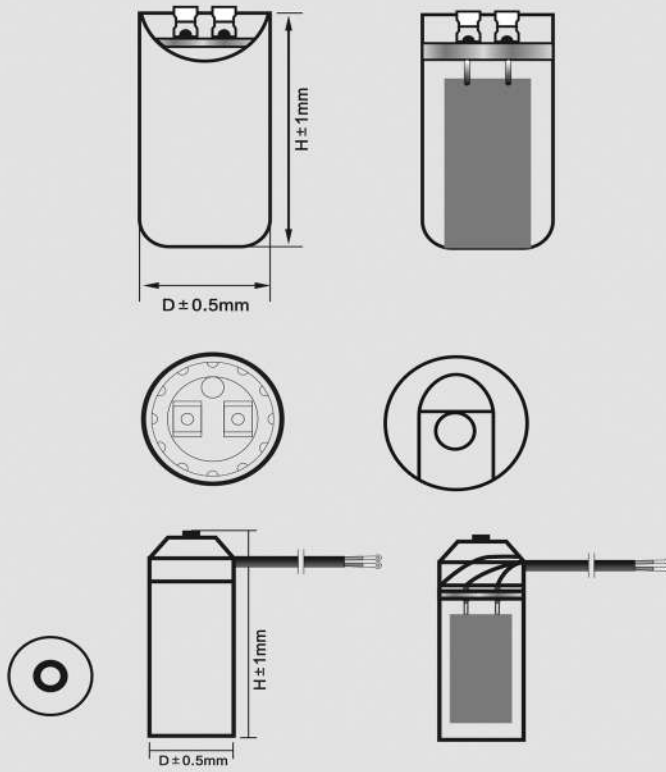

Faraton

CD 60

Product Anatomy

Production Description:

This kind of capacitors are developed and researched according to standard of American Electronics Association(ANSI/EIA-463).The external case of the capacitor is make of bakelite plasticized that its character are not only good insulating resistance and strong resistance damaged but also protecting electro-liquid as good sealed feature.It is popular used for the super AC application as good life higher degree of reliability and stability.

Features:

- Tow 25°, 6.35mm. Quick connect terminals
- Round moisture and oil resistant plastic case
- Quick disconnect terminals
- Recessed terminals
- Long life and high reliability

Main Technical Parameter

Faraton

CD 60

Product Anatomy

CD60 Motor start capacitor bakelite can Dimensions:

| MFD | Rated voltage 110v.165v | Rated voltage 220v.250v | Rated voltage 300v.330v |
|---------|----------------------------|----------------------------|----------------------------|
| 53-64 | 36 × 70 | 36 × 70 | 35 × 85 |
| 64-77 | 36 × 70 | 36 × 70 | 35 × 85 |
| 72-86 | 36 × 70 | 36 × 70 | 35 × 85 |
| 88-108 | 36 × 70 | 36 × 85 | 46 × 85 |
| 108-130 | 36 × 70 | 36 × 85 | 46 × 85 |
| 124-149 | 36 × 70 | 46 × 85 | 46 × 85 |
| 130-156 | 36 × 70 | 46 × 85 | 46 × 85 |
| 145-175 | 36 × 70 | 46 × 85 | 46 × 85 |
| 161-193 | 36 × 70 | 46 × 85 | 46 × 85 |
| 189-227 | 36 × 70 | 46 × 85 | 46 × 111 |
| 216-259 | 36 × 70 | 46 × 85 | 46 × 111 |
| 233-280 | 36 × 70 | 46 × 85 | 46 × 111 |
| 243-292 | 36 × 70 | 46 × 85 | 46 × 111 |
| 270-324 | 36 × 70 | 46 × 85 | 46 × 111 |
| 340-408 | 36 × 70 | 46 × 111 | 46 × 111 |
| 378-454 | 36 × 85 | 46 × 111 | 46 × 111 |
| 400-480 | 36 × 85 | 46 × 111 | 46 × 111 |
| 460-552 | 36 × 85 | 46 × 111 | 46 × 111 |