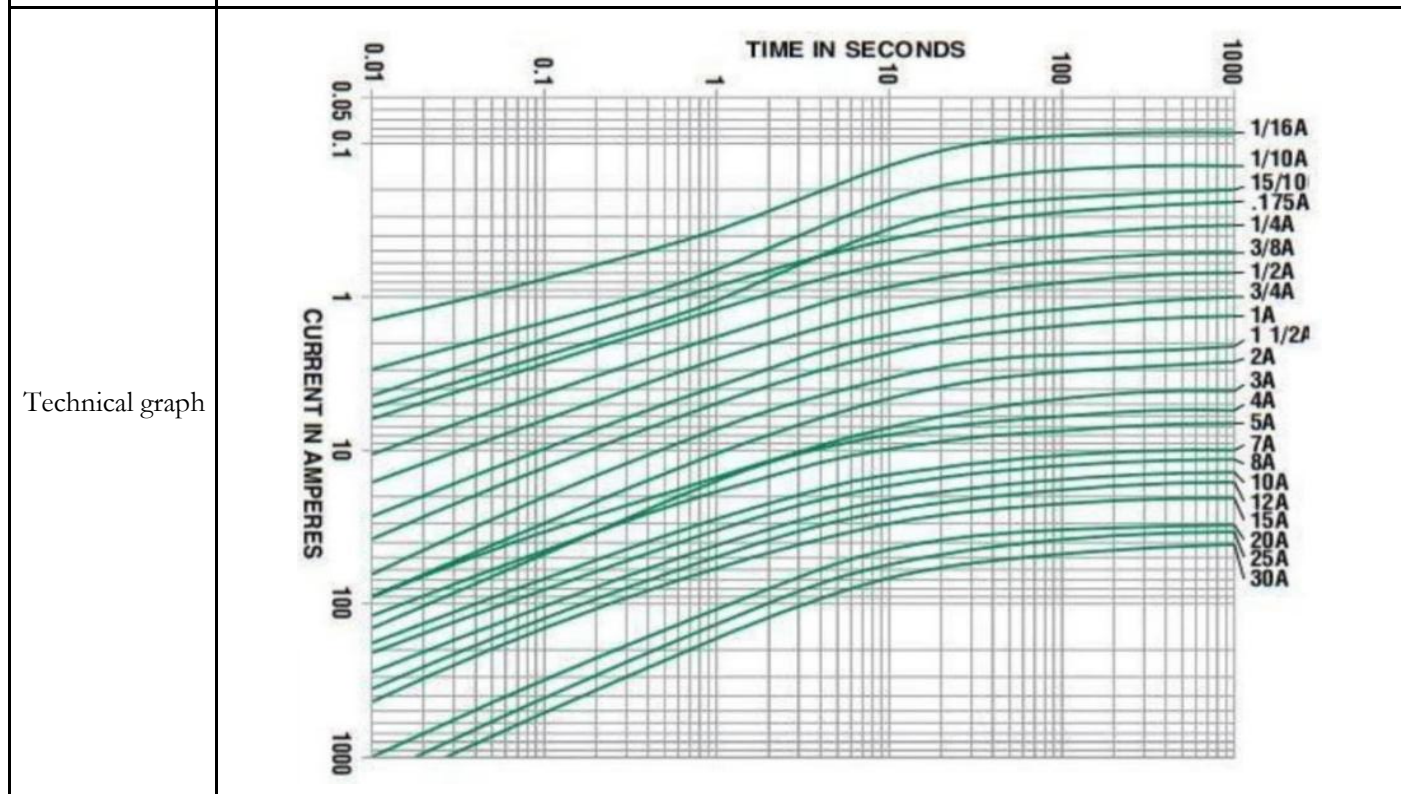

6*30 Glass Fuse Specification

Name:	6mmX30mm Glass fuse (Fast acting)	产品型号:	F _{xx} A250-6*30 (<u>xx</u> Means actual Current)
Tube materials:	Glass		
Size:	6mm x30mm	Size:	OD= 6mm, Length = 30mm
Rating Voltage	250V	Fuse materials	Coppre line with Tin plated
Test Standard	GB9364.2-1997	Melt Break Test	2.1 In
packaging	100pcs /Box		

Inspection items and requirements	Test Result	Judging
Time, current characteristics: (fast action, low breaking capacity): more than 100mA-30A		OK
Rating 2.1In, Max 20s	# 44-1.15s # 46-2.18s # 47-1.86s	OK
Rating 2.75In, Min 200ms, Max 10s	# 37-308ms # 38-316ms # 39-358ms	OK
Rating 4In, Min 40ms , Max 3s	# 25-122ms # 26-116ms # 27-112ms	OK
Rating 10In, Max 80ms	# 04-17.0ms # 05-17.8ms # 06-18.0ms	OK
Made by:	John Sun	Checked
	Lily Zhao	Date: 2018.10.02